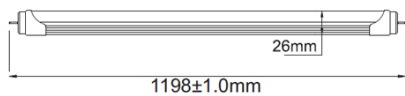

Tube led T8 60 cm - 8W - 720 Lumens - TUBLED3024 (Lot 25 pcs)

Référence TUBLED3024

Lot de 25 tubes.

Ce tube led de 60 cm type T8 contient des leds SMD3528, pour une puissance totale de 8W et une luminosité de 720 Lumens.

Caractéristiques techniques

- Type tube : T8
- Puissance : 8W
- Tension alimentation : 85 à 265V AC
- Type de leds : SMD3528
- Luminosité : 720 Lumens
- Angle éclairage : 100
- Durée de vie leds : >50.000 heures
- Dimensions : 600 x 28 mm
- Matériaux : AL + PC
- Certifications : CE, RoHS
- Garantie : 1 an