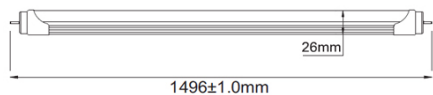

Tube led T8 90 cm - 12W - 1080 Lumens - TUBLED3025 (Lot 25 pcs)

Référence TUBLED3025

Lot de 25 tubes.

Ce tube led de 90 cm type T8 contient des leds SMD3528, pour une puissance totale de 12W et une luminosité de 1080 Lumens.

Caractéristiques techniques

- Type tube : T8
- Puissance : 12W
- Tension alimentation : 85 à 265V AC
- Type de leds : 360 SMD3528
- Luminosité : 1080 Lumens
- Angle éclairage : 100
- Durée de vie leds : >50.000 heures
- Dimensions : 900 x 28 mm
- Matériaux : AL + PC
- Certifications : CE, RoHS
- Garantie : 1 an